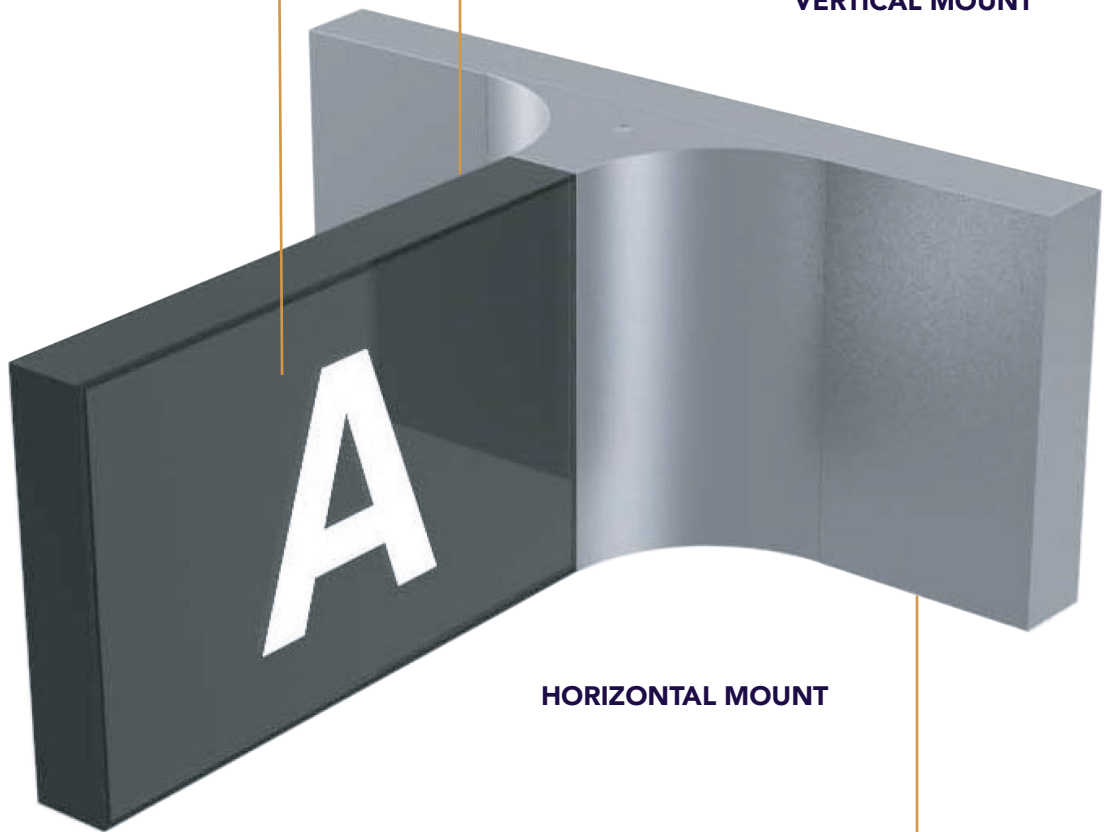

Compass[®] 360

SIGNAGE

EASY ELEVATOR RECOGNITION

INTUITIVE BOARDING INDICATOR

VERTICAL MOUNT

HORIZONTAL MOUNT

BASE PLATE

White

Black

Silver

Gold

OTIS

Learn more at [otis.com](https://www.otis.com)

© 2020 OTIS ELEVATOR COMPANY.

Compass[®] 360

SIGNAGE – TECHNICAL SPECIFICATIONS

DYNAMIC (LIGHTED) OR STATIC (UNLIT) SIGNAGE

TECHNICAL DETAILS	
Dimensions (H x W x D)	Horizontal Mount 131 x 281 x 279 mm (5.2 x 11.1 x 11 inches) Vertical Mount 281 x 131 x 279 mm (11.1 x 5.2 x 11 inches)
Dynamic LED Color	White
Letter Height	102 mm (4.0 inches)
Mounting Plate Thickness	27 mm (1.1 inches)
POWER USAGE FOR DYNAMIC	
Energy Consumption	Standby 1.5W, Max 2.6W
Standby Mode	Yes
Supply	17.7 - 35V DC